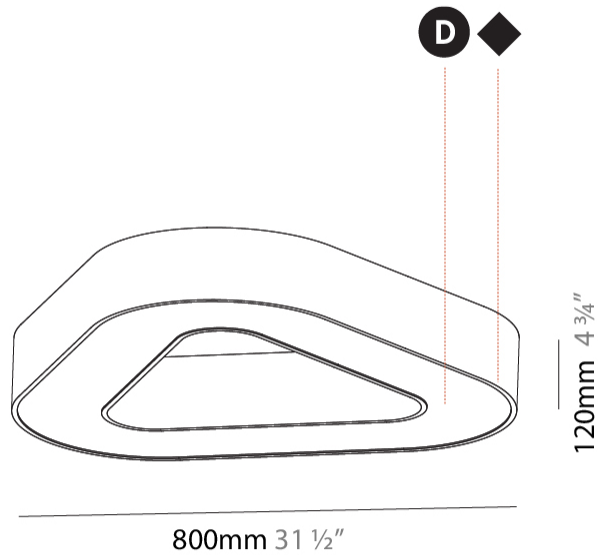

GENERAL

Series: Glorious
Subseries: Glorious Victory
Brand: Prolicht
Division: Architectural
Mounting Type: Surface
Mounting Location: Ceiling
Subcategory: Ambient

PHYSICAL

Shape: Abstract
Length (mm): 800
Length (in): 31 ½
Width (mm): 800
Width (in): 31 ½
Height (mm): 120
Height (in): 4 ¾
Light Distribution: Direct
Weight (kg): 7.67
Weight (lbs): 16.91
Diffuser: [PMMA - Opal or Micro-Prism](#)
Fixture Finish: [SSR / BKV / CWI / CRY / HAB / LAG / UFT / ITA / RUA / RUR / MIC / FTG / MYG / TWT / LOD / PUS / FRO / FUP / KIA / POP / BLS / SPG / MEY / GOH / GUM / CHC / COM / ABZ / JAG / OBR / MOS / ROR](#)
Fixture Material: Aluminum

ELECTRICAL

Lamp Type: LED (Zhaga Standard)
Input Wattage (W): 30
Total Output Wattage (W): 24 / 19.2 (3500K)
Dimming: [Non-Dimming / Phase Dimming (120Vac only) / 0-10V Dimming](#)
Driver Included: Yes
Driver Location: Integrated
Driver Type: Constant Current - 120 / 277Vac
Driver Class: Class 2
Input Voltage (V): 120 - 277
Constant Current (MA): 350 / 600 (3500K)

LED

[Color Temperature (°K): 3000 / 3500 / 4000](#)
Max. Delivered Lumen (lm): 2770 / 2862 / 2920
CRI: >80 CRI
Efficiency (%): 65
Lamp Life (hrs): 50000

OPTICAL

RATINGS AND CERTIFICATIONS

Certified By: Certified for North American Standards
IP rating: IP20