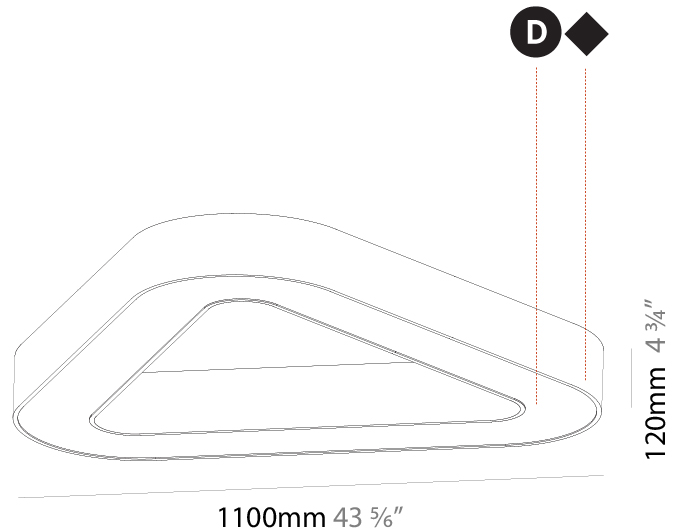

GENERAL

Series: Glorious
Subseries: Glorious Victory
Brand: Prolight
Division: Architectural
Mounting Type: Surface
Mounting Location: Ceiling
Subcategory: Ambient

PHYSICAL

Shape: Abstract
Length (mm): 1100
Length (in): 43 ⁵/₁₆
Width (mm): 1100
Width (in): 43 ⁵/₁₆
Height (mm): 120
Height (in): 4 ³/₄
Light Distribution: Direct
Weight (kg): 10.20
Weight (lbs): 22.48
Diffuser: PMMA - Opal or Micro-Prism
Fixture Finish: SSR / BKV / CWI / CRY / HAB / LAG / UFT / ITA / RUA / RUR / MIC / FTG / MYG / TWT / LOD / PUS / FRO / FUP / KIA / POP / BLS / SPG / MEY / GOH / GUM / CHC / COM / ABZ / JAG / OBR / MOS / ROR
Fixture Material: Aluminum

ELECTRICAL

Lamp Type: LED (Zhaga Standard)
Input Wattage (W): 45
Total Output Wattage (W): 36 / 28.8 (3500K)
Dimming: Non-Dimming / Phase Dimming (120Vac only) / 0-10V Dimming
Driver Included: Yes
Driver Location: Integrated
Driver Type: Constant Current - 120 / 277Vac
Driver Class: Class 2
Input Voltage (V): 120 - 277
Constant Current (MA): 350 / 900 (3500K)

LED

Color Temperature (°K): 3000 / 3500 / 4000
Max. Delivered Lumen (lm): 4150 / 4302 / 4390
CRI: >80 CRI
Efficiency (%): 65
Lamp Life (hrs): 50000

OPTICAL

RATINGS AND CERTIFICATIONS

Certified By: Certified for North American Standards
IP rating: IP20